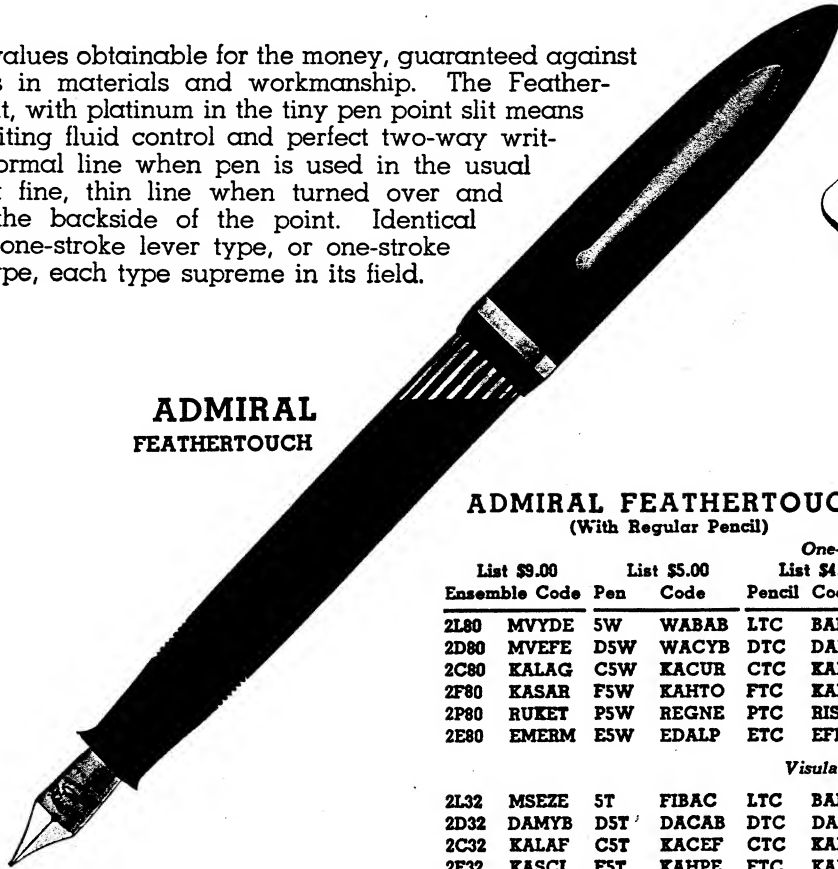

STREAMLINED Feathertouch PENS

PERFECT BALANCE — NO HAND FATIGUE

the finest values obtainable for the money, guaranteed against all defects in materials and workmanship. The Feather-touch point, with platinum in the tiny pen point slit means perfect writing fluid control and perfect two-way writing—a normal line when pen is used in the usual manner, a fine, thin line when turned over and used on the backside of the point. Identical values in one-stroke lever type, or one-stroke vacuum type, each type supreme in its field.

ADMIRAL FEATHERTOUCH

ADMIRAL Feathertouch matched ensemble in deluxe gift case.

ADMIRAL FEATHERTOUCH (With Regular Pencil)

ADMIRAL FEATHERTOUCH (With Shorter Length Pencil)

List $9.00		List $5.00		One-Stroke Vacuum			List $8.50		List $3.50	
Ensemble Code	Pen	Code	Code	Pencil Code	Color		Ensemble Code	Pencil Code	Code	
2L80	MVYDE	5W	WABAB	LTC	BALCO	Black	2L84	WUDEB	LVC	LVECE
2D80	MVEFE	D5W	WACYB	DTC	DADEB	Ebonized Pearl	2D84	WUGOB	DVC	DADIB
2C80	KALAG	C5W	KACUR	CTC	KADUB	Golden Brown	2C84	KALEG	CVC	KADYG
2F80	KASAR	F5W	KAHTO	FTC	KAKOS	Rose Glow	2F84	KASOR	FVC	KAKMU
2P80	RUKET	P5W	REGNE	PTC	RISLA	Gray Pearl	2P84	RULIV	PVC	RIRMY
2E80	EMERM	E5W	EDALP	ETC	EFECE	Marine Green	2E84	EMIMX	EVC	EFIBG

Visulated—(Lever Style)

2L32	MSEZE	5T	FIBAC	LTC	BALCO	Black	2L31	MVIDE	LVC	LVECE
2D32	DAMYB	D5T	DACAB	DTC	DADEB	Ebonized Pearl	2D31	MVIFE	DVC	DADIB
2C32	KALAF	C5T	KACEF	CTC	KADUB	Golden Brown	2C31	KALEF	CVC	KADYG
2F32	KASCI	F5T	KAHPE	FTC	KAKOS	Rose Glow	2F31	KASRI	FVC	KAKMU
2P32	RUFYR	P5T	REKMI	PTC	RISLA	Gray Pearl	2P31	RUGAS	PVC	RIRMY
2E32	EMASV	E5T	ECUMS	ETC	EFECE	Marine Green	2E31	ELUTR	EVC	EFIBG

NOTE: For Pen Code see table at left.